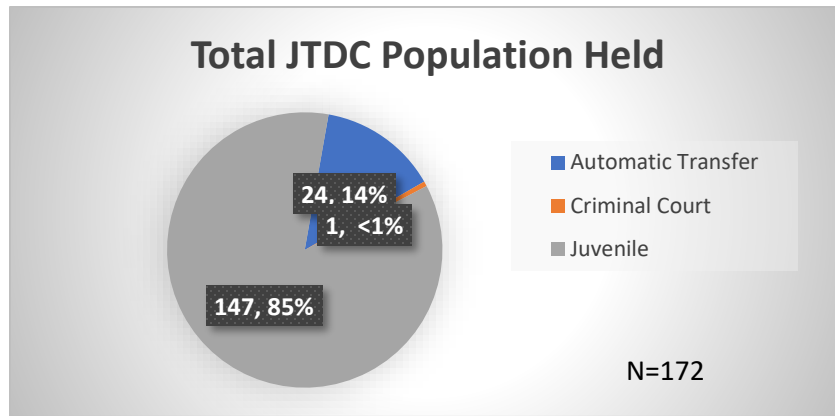

## Daily Data Dashboard – February 1, 2024 Demographics for JTDC Population Thursday Morning Midnight Count

Total # of probation Involved youth<sup>1</sup>: 1,345

<sup>1</sup> Probation Active: Any youth who is pending sentencing with an active social history, has been formally placed on probation or supervision with Cook County Juvenile Probation on the date of the report.

\*Age, Gender and Race for Criminal Court population (N=1) is not represented in this report.

**Daily Data Dashboard – February 1, 2024**  
**Demographics for JTDC Population**  
**Thursday Morning Midnight Count**