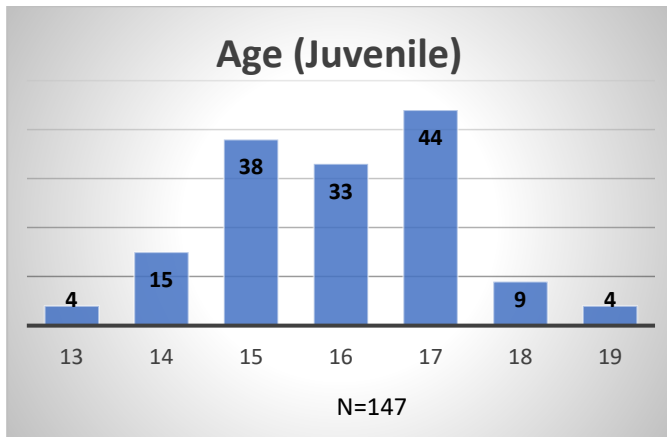

## Daily Data Dashboard – February 1, 2024 Demographics for JTDC Population Thursday Morning Midnight Count

Total # of probation Involved youth<sup>1</sup>: 1,345

<sup>1</sup> Probation Active: Any youth who is pending sentencing with an active social history, has been formally placed on probation or supervision with Cook County Juvenile Probation on the date of the report.

\*Age, Gender and Race for Criminal Court population (N=1) is not represented in this report.

**Daily Data Dashboard – February 1, 2024**  
**Demographics for JTDC Population**  
**Thursday Morning Midnight Count**