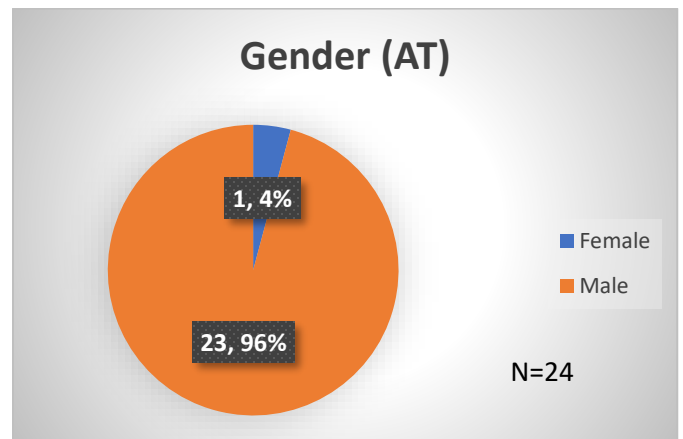

## Daily Data Dashboard – February 1, 2024 Demographics for JTDC Population Thursday Morning Midnight Count

Total # of probation Involved youth<sup>1</sup>: 1,345

<sup>1</sup> Probation Active: Any youth who is pending sentencing with an active social history, has been formally placed on probation or supervision with Cook County Juvenile Probation on the date of the report.

\*Age, Gender and Race for Criminal Court population (N=1) is not represented in this report.

**Daily Data Dashboard – February 1, 2024**  
**Demographics for JTDC Population**  
**Thursday Morning Midnight Count**