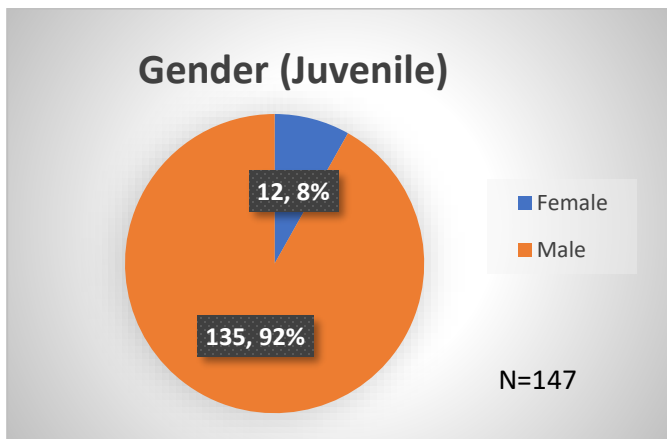

## Daily Data Dashboard – February 1, 2024 Demographics for JTDC Population Thursday Morning Midnight Count

Total # of probation Involved youth<sup>1</sup>: 1,345

<sup>1</sup> Probation Active: Any youth who is pending sentencing with an active social history, has been formally placed on probation or supervision with Cook County Juvenile Probation on the date of the report.

\*Age, Gender and Race for Criminal Court population (N=1) is not represented in this report.

**Daily Data Dashboard – February 1, 2024**  
**Demographics for JTDC Population**  
**Thursday Morning Midnight Count**