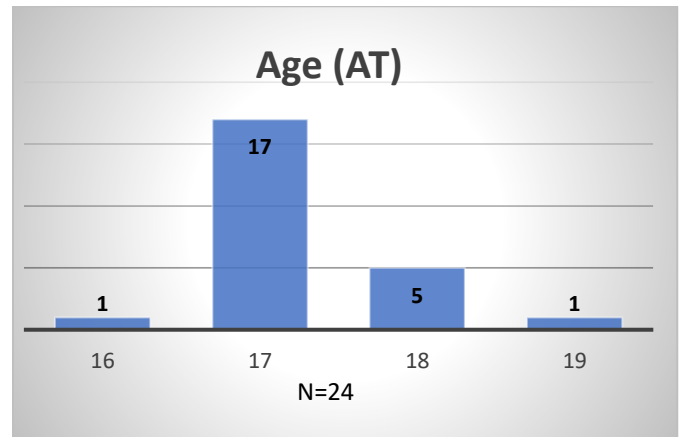

## Daily Data Dashboard – February 1, 2024 Demographics for JTDC Population Thursday Morning Midnight Count

Total # of probation Involved youth<sup>1</sup>: 1,345

<sup>1</sup> Probation Active: Any youth who is pending sentencing with an active social history, has been formally placed on probation or supervision with Cook County Juvenile Probation on the date of the report.

\*Age, Gender and Race for Criminal Court population (N=1) is not represented in this report.

**Daily Data Dashboard – February 1, 2024**  
**Demographics for JTDC Population**  
**Thursday Morning Midnight Count**